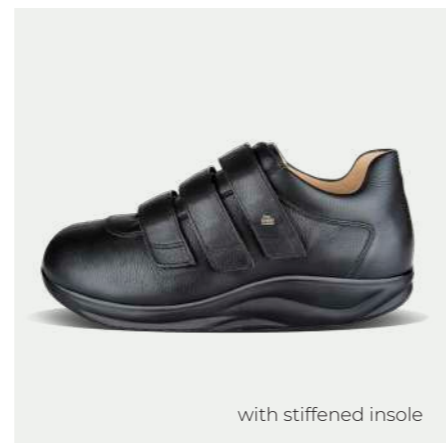

97700 FinnOrtho

Colour	Leather	Size
schwarz	SponaRind	3 – 12

97701 FinnOrtho

Colour	Leather	Size
schwarz	SponaRind	3 – 12

97911 FinnOrtho

Colour	Leather	Size
schwarz	SponaRind	3 – 12

97910 FinnOrtho

Colour	Leather	Size
schwarz	SponaRind	3 – 12