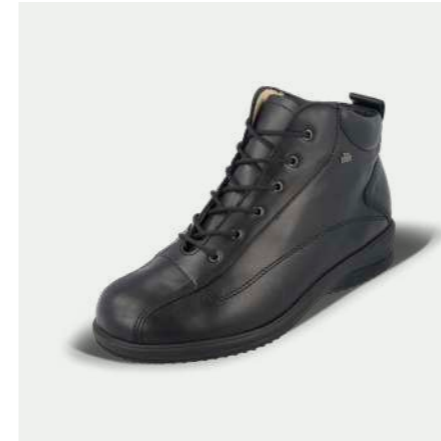

Leather lining

AARAU 02490 City-Sport

Colour schwarz **Leather** NappaSeda **Size** 3 ½ – 9