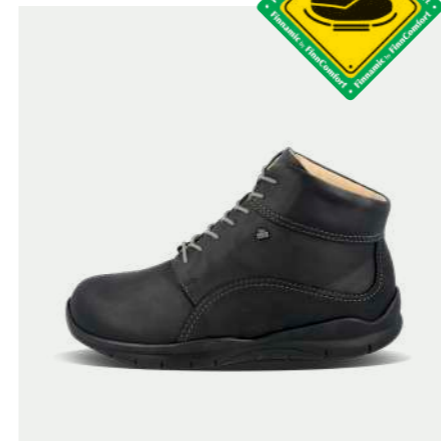

Leather lining

ENSCHUDE 02986 Finnamic

Colour schwarz **Leather** Buggy **Size** 3 – 8