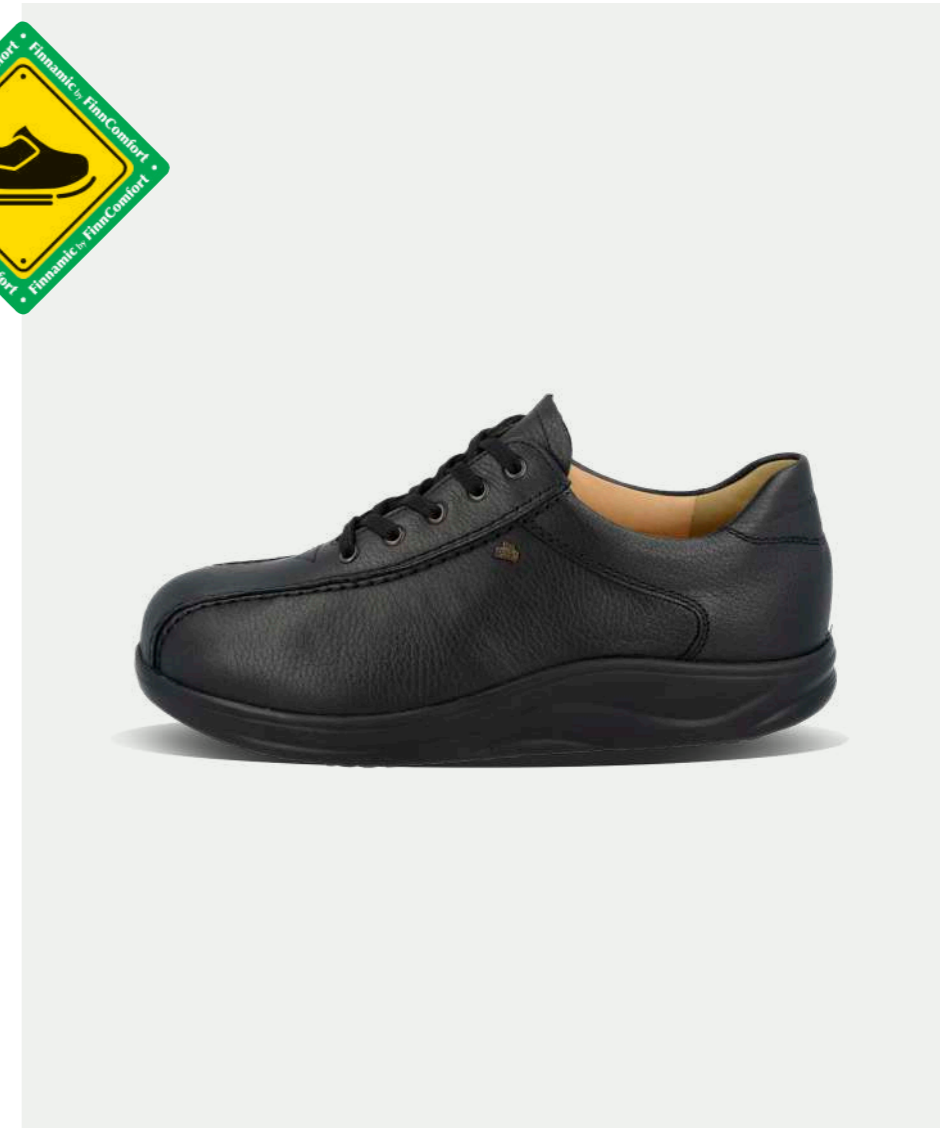

WATFORD 01160 Finnamic

Colour	Leather	Size
schwarz	Buggy/Velour	40 – 47
night	NubukRona	40 – 47
almond	Jockey	40 – 47