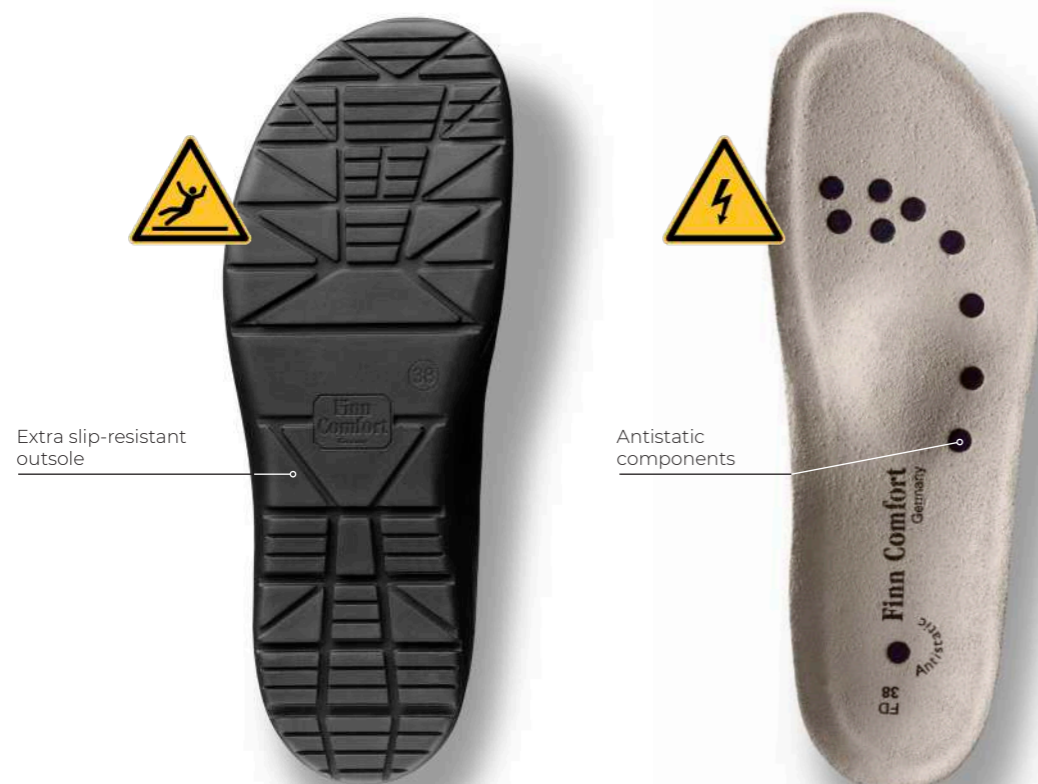

Extra slip-resistant outsole

Antistatic components