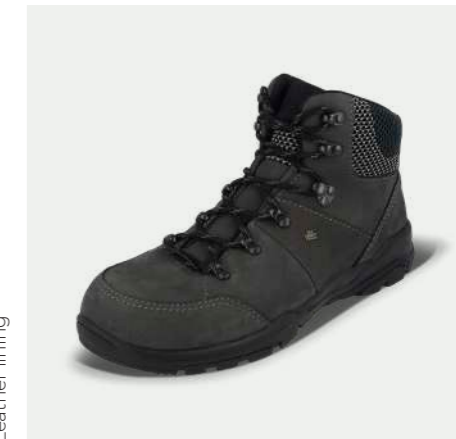

RESIA 03919 Classic-Sport

Colour	Leather	Size
smoke	Neptun	3 - 12