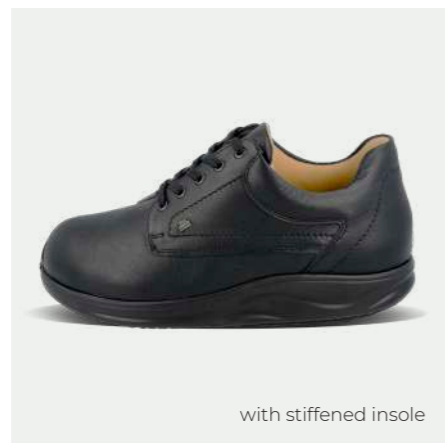

97911 FinnOrtho

Colour	Leather	Size
schwarz	SponaRind	3 – 12